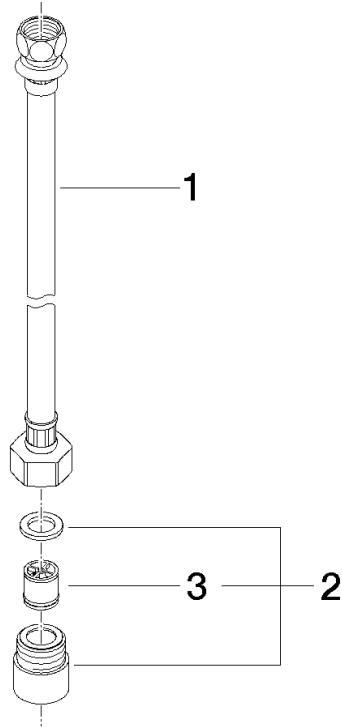

12 505 970 90

Fits: IMO, LULU, MADISON, MEM, TARA,  
CL.1, LISSÉ, VAIA, META, CYO

## High pressure hose 1/2" x 3/8" x 500 mm -

---

IMO

12 505 970 90

NOTE:only for electro-plated finishes.

High pressure hose 1/2" x 3/8" x 500 mm -

---

IMO

### Spare parts list

No.	Item Number	Name	Quantity used	Delivery time
1	12 506 970 90	High pressure hoses -	1	2
2	04 24 03 024 01 90	nipple	1	2
3	90 23 01 040 00 90	back-flow preventer	1	2